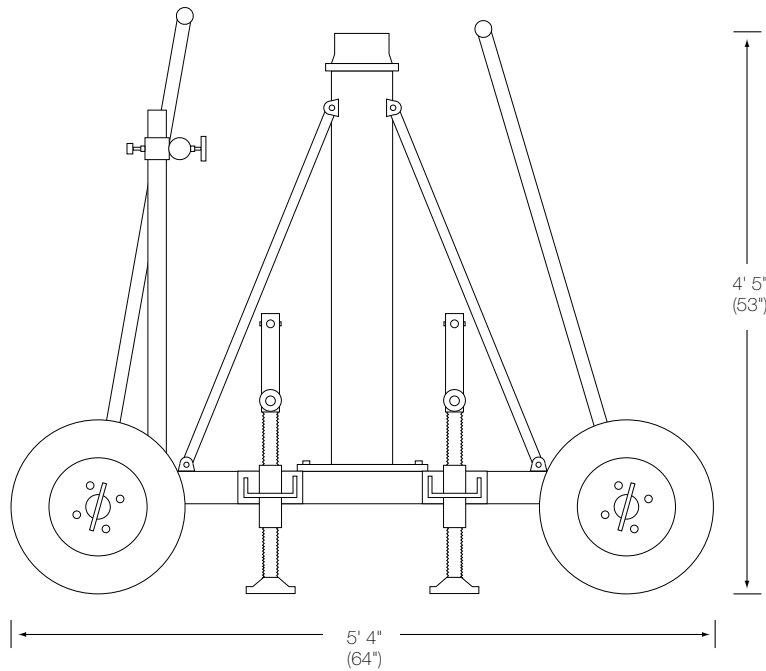

BARBY BASE

Aerocrane

Technical Specifications

Chassis

Length	5' 4" (64")
Width (balloon tires)	4' 10 ¹ / ₂ " (58 ¹ / ₂ ")
Width (road tires)	4' 10" (58")
Height	4' 5" (53")

Carrying Weight

345 lbs.

Track

24¹/₂" or 32" wide round

Steering Type

Conventional

Crab

Round

Will accept Euro or Mitchell arms

Accessories

- Push bars
- Levelling/stabilizing jacks
- Accepts Euro or Mitchell type arms

Features

- Will fit on 24¹/₂" or 32" round track
- Post can be removed for transporting

Aerocrane

16139 Wyandotte • Van Nuys • CA • 91406

www.aerocrane.com

Phone:
(888) 766-0650

Fax:
(818) 785-5683

Hours of Operation:
8:30am-5pm Mon.-Fri.
By Appt. Sat. 24 hr. O/C