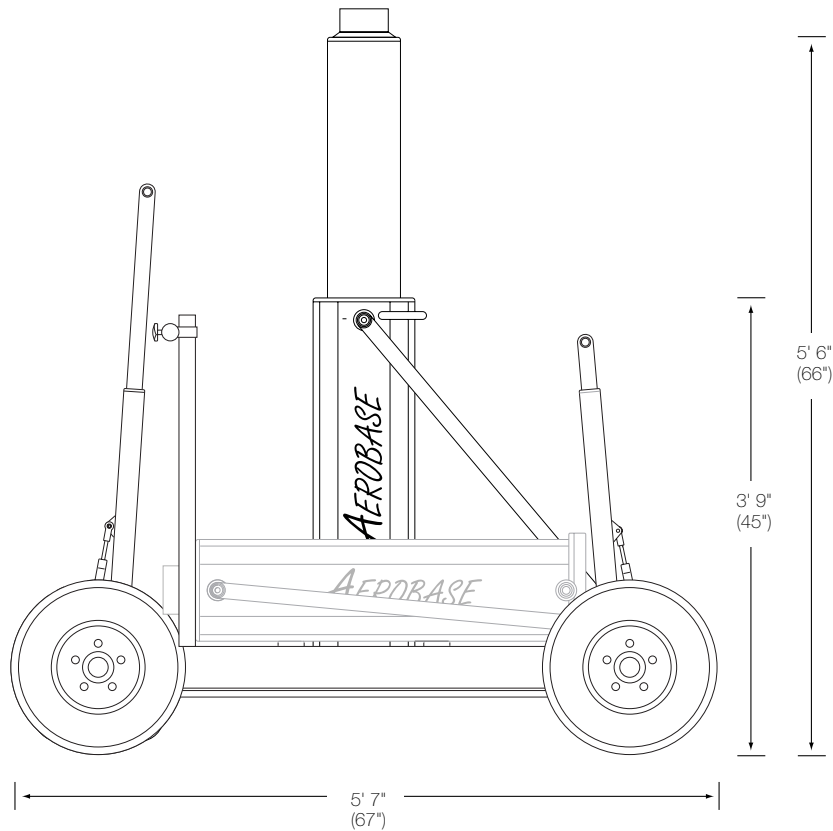

AEROBASE

Aerocrane

Technical Specifications

Chassis

Length	5' 7" (67")
Width	4' 6" (54")
Height	3' 9"-5' 6" (45-66")

Carrying Weight

500 lbs.

Track

24 1/2"

Steering Type

Conventional

Crab

Will accept Euro or Mitchell arms

Accessories

- Push handles
- Levelling/stabilizing jacks
- Accepts Euro or Mitchell type arms

Features